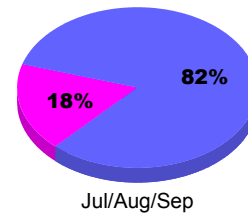

YTD Status Quo Clubs 2011-2012

Status Quo Clubs Compared to Status Quo Members

Legend: Status Quo Clubs (Cyan), Total Status Quo Members (Green)

MEMBERSHIP

Membership Results
2011-2012

Membership
2010-2011

Month	Net Memb Goal	Actual New Memb	Actual Dropped Memb	Gain/Loss of Memb	Gain/Loss of Memb
Jul/Aug/Sep		46	-19	27	6
Totals		46	-19	27	6

Membership Results 2011-2012

Goal, New, Dropped, Gain/Loss

Legend: Goal (Cyan), Actual (Green), Dropped (Yellow), Gain Loss (Magenta)

Comparison of Membership Gain/Loss

Current Year Compared to the Previous Year

Legend: Current Year (Cyan), Previous Year (Green)

Gender Comparison 2011-2012

Legend: Male (Blue), Female (Magenta)